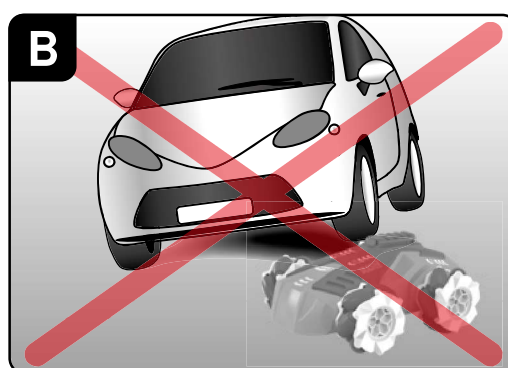

#370240020 Nerf™ Blasting Car

1

2x
3,2 V
320 mAh !
1,02 Wh
LiFePO₄

Licensed by
Hasbro

NERF and all related trademarks and logos are trademarks of Hasbro, Inc. ©2024 Hasbro

2

1 **2** 3,2 V 320 mAh !
1,02 Wh LiFePO₄