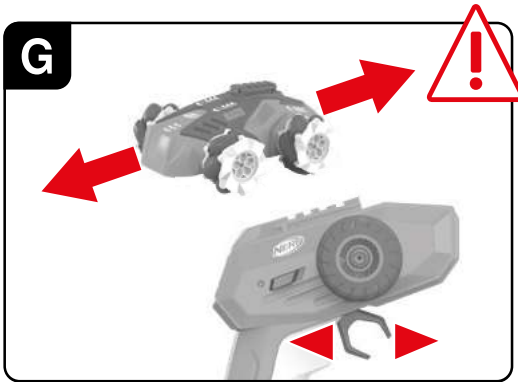

#370240020 Nerf™ Blasting Car

1

2x
3,2 V
320 mAh !
1,02 Wh
LiFePO₄

Licensed by
Hasbro

NERF and all related trademarks and logos are trademarks of Hasbro, Inc. ©2024 Hasbro

2

1 **2** 3,2 V 320 mAh !
1,02 Wh LiFePO₄