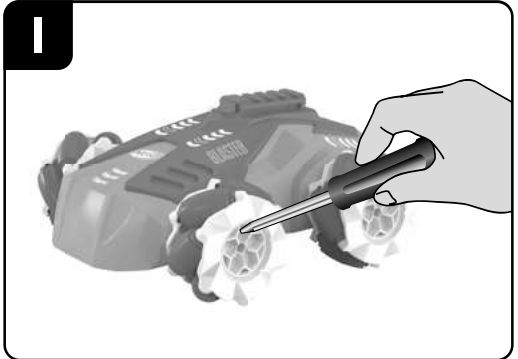

#370240020 Nerf™ Blasting Car

1

2x
3,2 V
320 mAh !
1,02 Wh
LiFePO₄

Licensed by
Hasbro

NERF and all related trademarks and logos are trademarks of Hasbro, Inc. ©2024 Hasbro

2

1 **2** 3,2 V 320 mAh !
1,02 Wh LiFePO₄