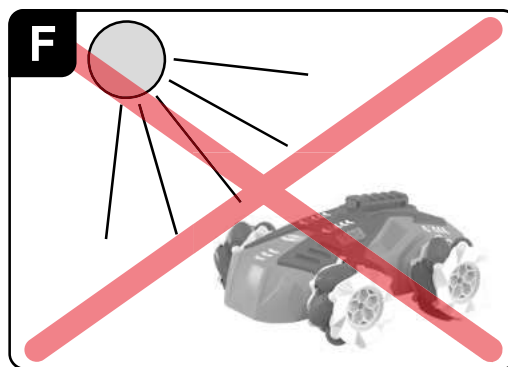

Sicherheitsbestimmungen · Safety instructions · Consignes de sécurité
Disposiciones de seguridad · Norme di sicurezza · Veiligheidsbepalingen ·
Prescrições de segurança · Säkerhetsbestämmelser · Turvallisuuohjeet
Zasady bezpieczeñstwa · Biztonsági rendelkezések · Varnostna določila
Bezpečnostní předpisy · Bezpečnostné predpisy · Sikkerhetsbestem-
melser · Sikkerhedsbestemmelser · أنظمة السلامة · Διατάξεις ασφαλείας ·
安全准则 · 안전수칙