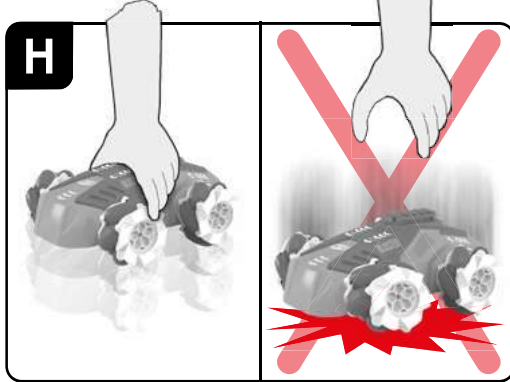

#370240020 Nerf™ Blasting Car

1

2x
3,2 V
320 mAh !
1,02 Wh
LiFePO₄

Licensed by
Hasbro

NERF and all related trademarks and logos are trademarks of Hasbro, Inc. ©2024 Hasbro

2

1 **2** 3,2 V 320 mAh !
1,02 Wh LiFePO₄